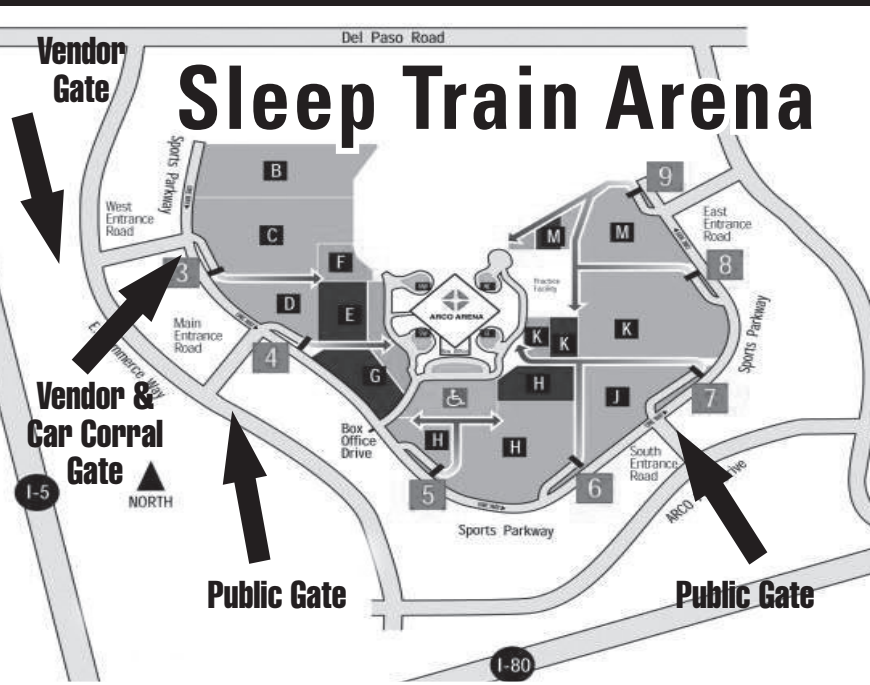

Set-up Saturday, April 20th,
AFTER 5pm Until 9pm for VENDORS

• SWAP MEET SUNDAY - April 21st

Vendor gates open at 5am on Sunday,
Enter at Sleep Train Arena West Gate off Del Paso Road

• ADMISSION PRICE - $8

General admission is $8 (children under 10 free)
FREE Parking.

• SWAP MEET ITEMS FOR SALE

MUST BE AUTO RELATED or genuine
Pre-1970 nostalgia only, NO pottery, NO flea market items,
NO sales of food or beverage of any kind
NO sales of guns, knives or firearms.
If in doubt, please contact us.

• VENDOR SPACES - $20 & $30 (Not Assigned)

Spaces consist of one parking lot space, approximately 8 foot wide
by 17 feet deep, on asphalt, $20 for a space or $30 for a commercial
space. Includes 2 admission passes per vendor. Overnight camping in
your vendor space is permitted. No power is available.

• CAR CORRAL - $30 & $40

Cars, Trucks, Trailers or Motorcycles For Sale. Spaces not assigned.
Includes two admission passes.

- 1972 & Older vehicles-$30
- 1973 & Newer vehicles-$40

• GENERATOR / LOUD SPEAKERS / ENGINES

Must NOT offend your neighbors. Please, make sure that you
comply. If you have problems contact swap meet
personnel in the orange vests.

**• NO SCOOTERS - GOLF CARTS -
MOPEDS - SKATEBOARDS - SKATES -
BICYCLES OR MOTORCYCLES
THEY ARE NOT PERMITTED
on the Sleep Train Arena grounds
due to insurance restrictions!**

- Single occupancy Handicap (ADA) Approved Scooters will
be allowed for handicapped individuals.

INFO 916-955-8777

Please no pets or animals at the Swap Meet.

• SECURITY

Provided Sat. at 5pm until Sunday at 4pm,
but area is extremely large and we CANNOT
assume liability for your property. We
suggest that you secure it when you
leave your area. It is your responsibility
to protect and/or to insure your
property. Swap Meet organizers and/or
staff CANNOT be held responsible.

**Pre-Registration
Deadline
April 6th, 2013**

• CLEAN UP

Please ... It is very important that you remove **everything**
from
your spaces after the swap meet. Sleep Train Arena has kindly
agreed to host the swap meet and we want to return again so,
please make sure that your space is clean when you depart.

Sacramento Swap Meet

P.O. Box 670, Folsom, CA 95763

916-955-8777 Fax 916-933-4791

email: info@SacramentoSwapMeet.com

www.SacramentoSwapMeet.com